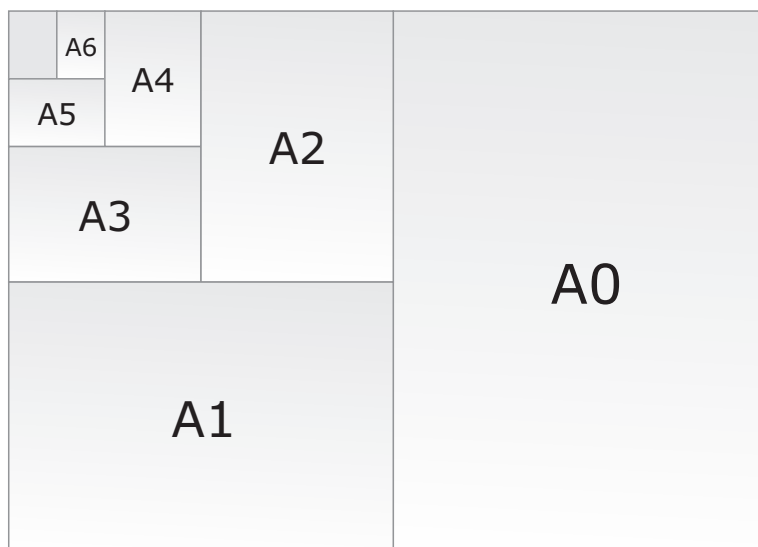

## The aspect ratio of ISO paper sheets sizes

### THE TECHNICAL INFO

The aspect ratio of ISO paper sheets is 1 to 1.414 (*The square root of 2*). This gives them a unique property.

If you cut a sheet into two the resulting halves are the same proportion as the original. In other words a sheet of A4 when halved gives you two sheets of A5.

All A size papers have the same proportions.

The largest sheet in this series is A0 which is 841mm x 1189mm and just happens to be one square metre in area (*ISO paper sizes are rounded to the nearest millimetre*).

## Paper Types & Sizes

(shown in millimetres)

	A	B	RA	SRA
Paper Size <b>0</b>	841 x 1189	1000 x 141	860 x 1220	900 x 1280
Paper Size <b>1</b>	594 x 841	707 x 1000	610 x 860	640 x 900
Paper Size <b>2</b>	420 x 594	500 x 700	430 x 610	450 x 640
Paper Size <b>3</b>	297 x 420	353 x 500	305 x 430	320 x 450
Paper Size <b>4</b>	210 x 297	250 x 353	215 x 305	225 x 320
Paper Size <b>5</b>	148 x 210	176 x 250	152 x 215	160 x 225
Paper Size <b>6</b>	105 x 148	125 x 176	107 x 152	112 x 160
Paper Size <b>7</b>	74 x 105	88 x 125	76 x 107	80 x 112
Paper Size <b>8</b>	52 x 74	62 x 88	53 x 76	56 x 80